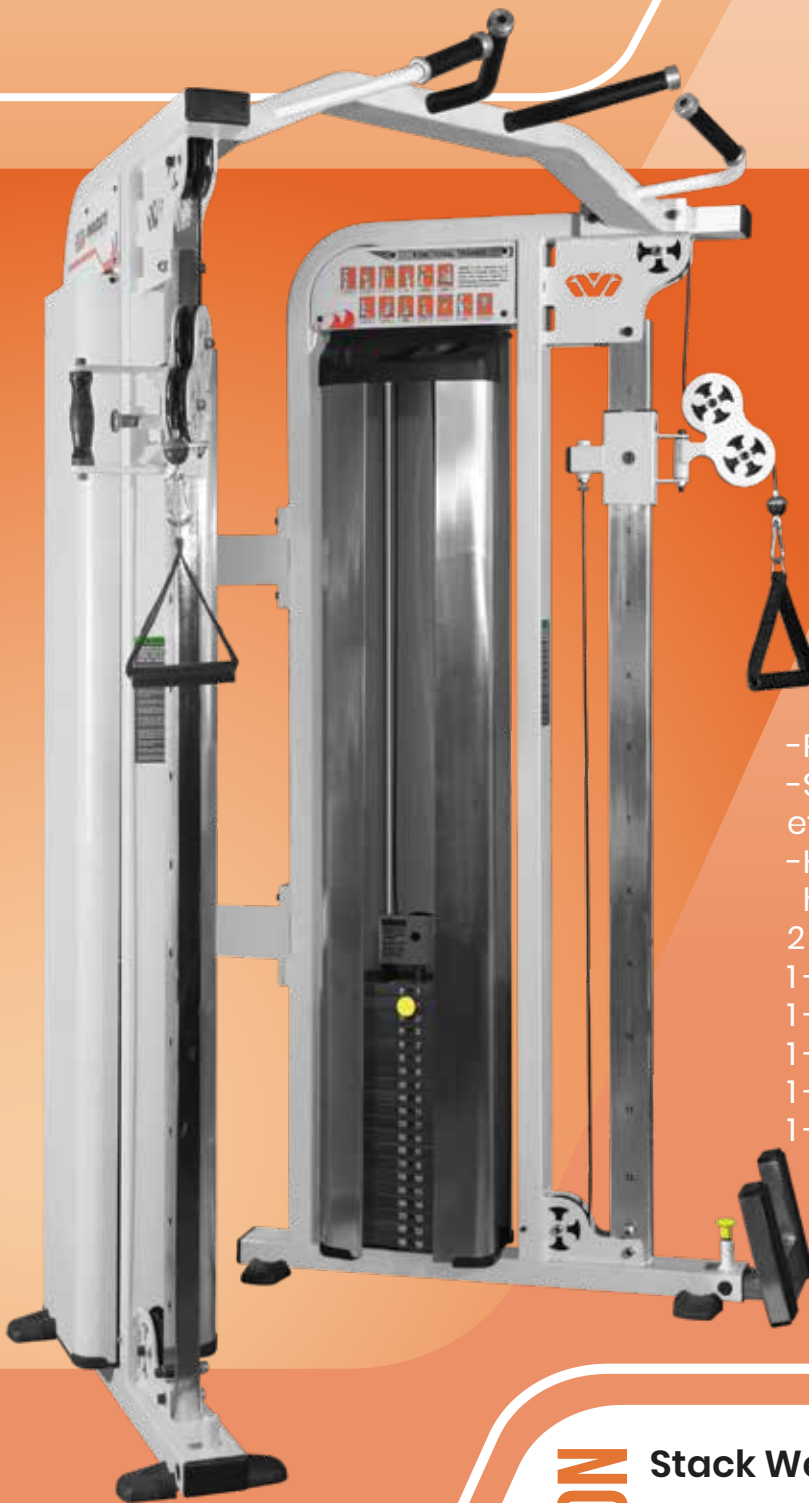

BICEPS CURL

Model : E-711

Simulates the movement of an EZ curl bar to build the biceps while reducing wrist strain.

INFORMATION

Stack Weight	:	245 lbs/ 111 kg
Dimensions	:	Width - 41" Depth - 48" Height - 54"
Unit Weight	:	187 kg
<u>Unit Pictured</u>	:	
Frame Color	:	White Textured
Upholstery Color	:	Sea Green / Blue

ABDOMINAL CRUNCH

Model : E-717

This true abdominal-crunch machine keeps the upper and lower body stable to fully target the muscles.

INFORMATION

Stack Weight	: 245 lbs/ 111 kg
Dimensions	: Width - 42" Depth - 41"
	Height - 54"
Unit Weight	: 250 kg
Unit Pictured	
Frame Color	: White Textured
Upholstery Color	: Sea Green / Blue

FREEDOM TRAINER

Model : E-727

- Pulleys adjust into 17 positions.
- Stacks are angled creating a space efficient personal training area.
- Handle storage for included standard handle package:
 - 2 - Padded nylon single handle strap
 - 1 - Padded nylon ankle strap
 - 1 - Adjustable torso belt
 - 1 - 50" pressing bar
 - 1 - 20" revolving straight bar
 - 1 - Triceps rope 1 - Triceps / bicep bar w/ swivel

INFORMATION

Stack Weight	: 305 lbs / 139 kg
Dimensions	: Width - 47" Depth - 50"
	Height - 76"
Unit Weight	: 275 kg
Unit Pictured	:
Frame Color	: White Textured

FUNCTIONAL TRAINER

Model : E-729

- Pulleys adjust into 17 positions.
- Stacks are angled creating a space efficient personal training area.
- Handle storage for included standard handle package:
 - 2 - Padded nylon single handle strap
 - 1 - Padded nylon ankle strap
 - 1 - Adjustable torso belt
 - 1 - 50" pressing bar
 - 1 - 20" revolving straight bar
 - 1 - Triceps rope
 - 1 - Triceps / bicep bar w/ swivel