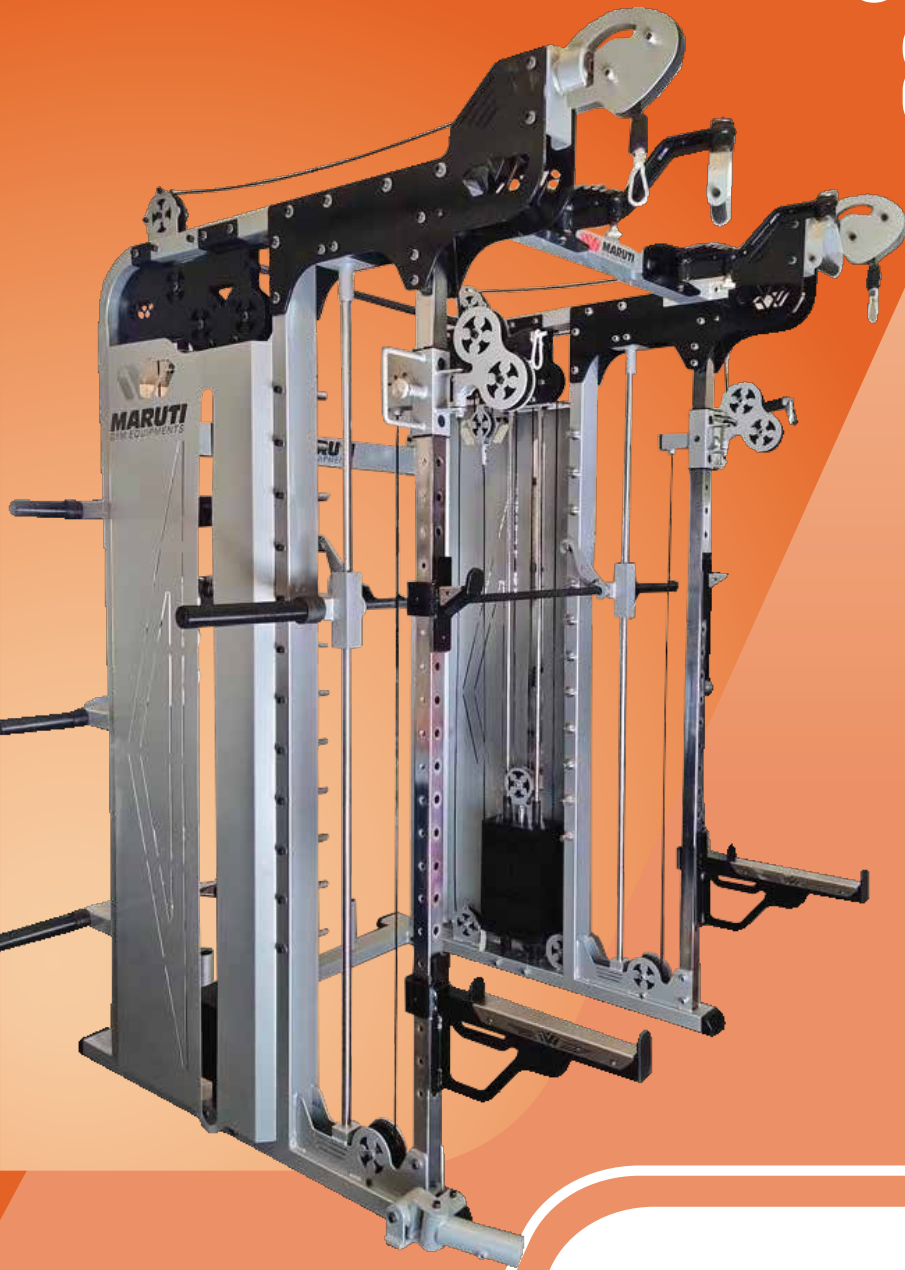

MULTI GYM

SECTION

MARUTI
GYM EQUIPMENTS

4 STATION MULTI GYM

Model : M-901

Stack Weight	: (205 lbs) x4 Nos. / (92.5 kg) x4 Nos.
Dimensions	: 90" W x 70" D x 92" H
Unit Weight	: 425 kg
<u>Unit Pictured</u>	
Frame Color	: White
Upholstery Color	: Red & Brown

4 STATION MULTI GYM

Model : MGE-4MG

- Biangular Chest Press
- Leg Extension & Prone Leg Curl
- Biangular Lat Pull Down
- Biangular Shoulder Press.

INFORMATION

Stack Weight	:	(205 lbs)x4 Nos. / (92.5 kg)x4 Nos.
Dimensions	:	Width - 96" Depth - 102" Height - 74"
Unit Weight	:	630 kg
<u>Unit Pictured</u>	:	
Frame Color	:	Black
Upholstery Color	:	Sky Blue

SINGLE STACK MULTI GYM

Model : MGE-01MT

INFORMATION	Stack Weight	: 205 lbs / 92.5 kg
	Dimensions	: Width - 48" Depth - 72"
	Unit Weight	Height - 84"
		: 225 kg
	<u>Unit Pictured</u>	
	Frame Color	: Red
Upholstery Color	: Black	

MARUTI
GYM EQUIPMENTS

FUNCTION TRAINER WITH SMITH MACHINE & POWER RACK

Model : M-906

INFORMATION

- Stack Weight : 305 lbs / 139 kg X 2 Nos
Dimensions : Width - 84" Depth - 72"
Height - 88"
Unit Weight : 550 Kg
Unit Pictured
Frame Color : Silver & Black
Upholstery Color :