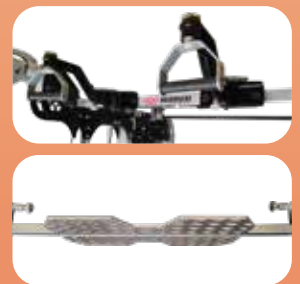

5 STATION MULTI GYM

Model : M-903

- Biangular Chest Press.
- Biangular Leg Extension & Prone Leg Curl.
- Biangular Lat Pull Down.
- Biangular Shoulder Press.
- Biangular Single Cable Column with Dual Handle.

SINGLE STACK MULTI GYM

Model : MGE-01MT

INFORMATION	Stack Weight	: 205 lbs / 92.5 kg
	Dimensions	: Width - 48" Depth - 72"
	Unit Weight	Height - 84"
		: 225 kg
	<u>Unit Pictured</u>	
	Frame Color	: Red
Upholstery Color	: Black	

MARUTI
GYM EQUIPMENTS

FUNCTION TRAINER WITH SMITH MACHINE & POWER RACK

Model : M-906

INFORMATION

- Stack Weight : 305 lbs / 139 kg X 2 Nos
Dimensions : Width - 84" Depth - 72"
Height - 88"
Unit Weight : 550 Kg
Unit Pictured
Frame Color : Silver & Black
Upholstery Color :