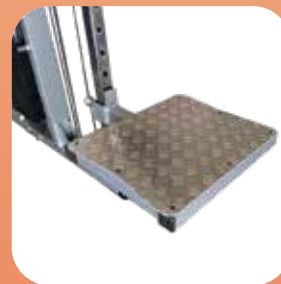

SINGLE STACK MULTI GYM

Model : MGE-01MT

INFORMATION	Stack Weight	: 205 lbs / 92.5 kg
	Dimensions	: Width - 48" Depth - 72"
	Unit Weight	Height - 84"
		: 225 kg
	<u>Unit Pictured</u>	
	Frame Color	: Red
Upholstery Color	: Black	

MARUTI
GYM EQUIPMENTS

FUNCTION TRAINER WITH SMITH MACHINE & POWER RACK

Model : M-906

INFORMATION

- Stack Weight : 305 lbs / 139 kg X 2 Nos
Dimensions : Width - 84" Depth - 72"
Height - 88"
Unit Weight : 550 Kg
Unit Pictured
Frame Color : Silver & Black
Upholstery Color :