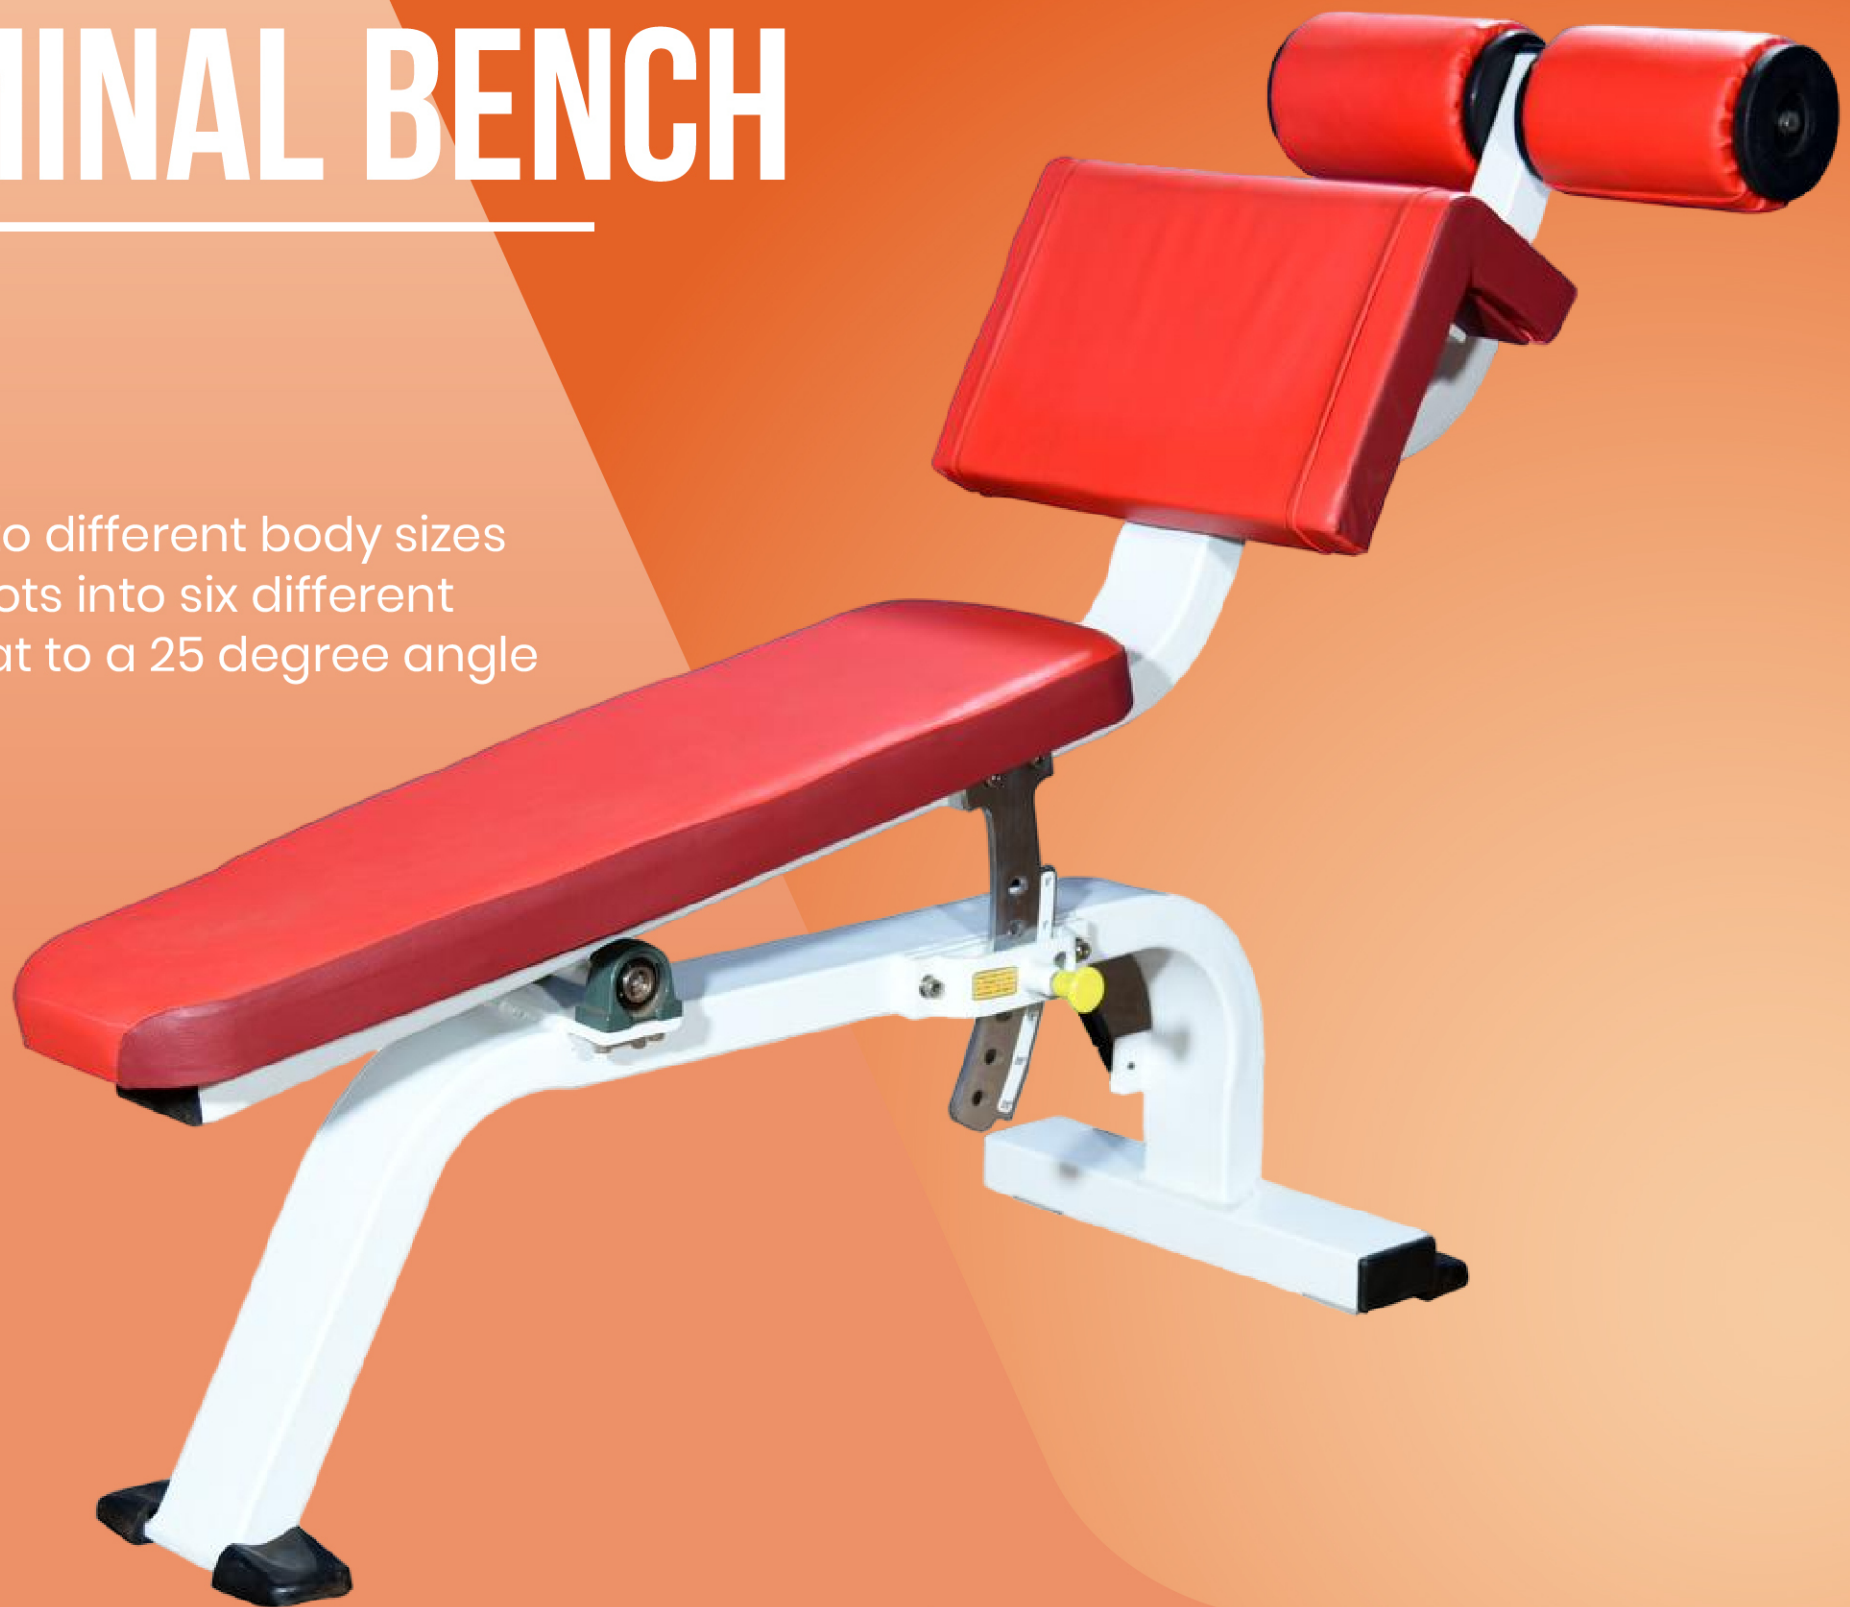

ADJUSTABLE ABDOMINAL BENCH

Model : A-110

Features

- Leg pad adjusts to different body sizes
- Back support pivots into six different positions from flat to a 25 degree angle

INFORMATION	Dimensions	: Width - 28" Depth - 64"
		Height - 57"
	Unit Weight	: 55 kg
	<u>Unit Pictured</u>	
	Frame Color	: White Textured
	Upholstery Color	: Red & Dark Brown