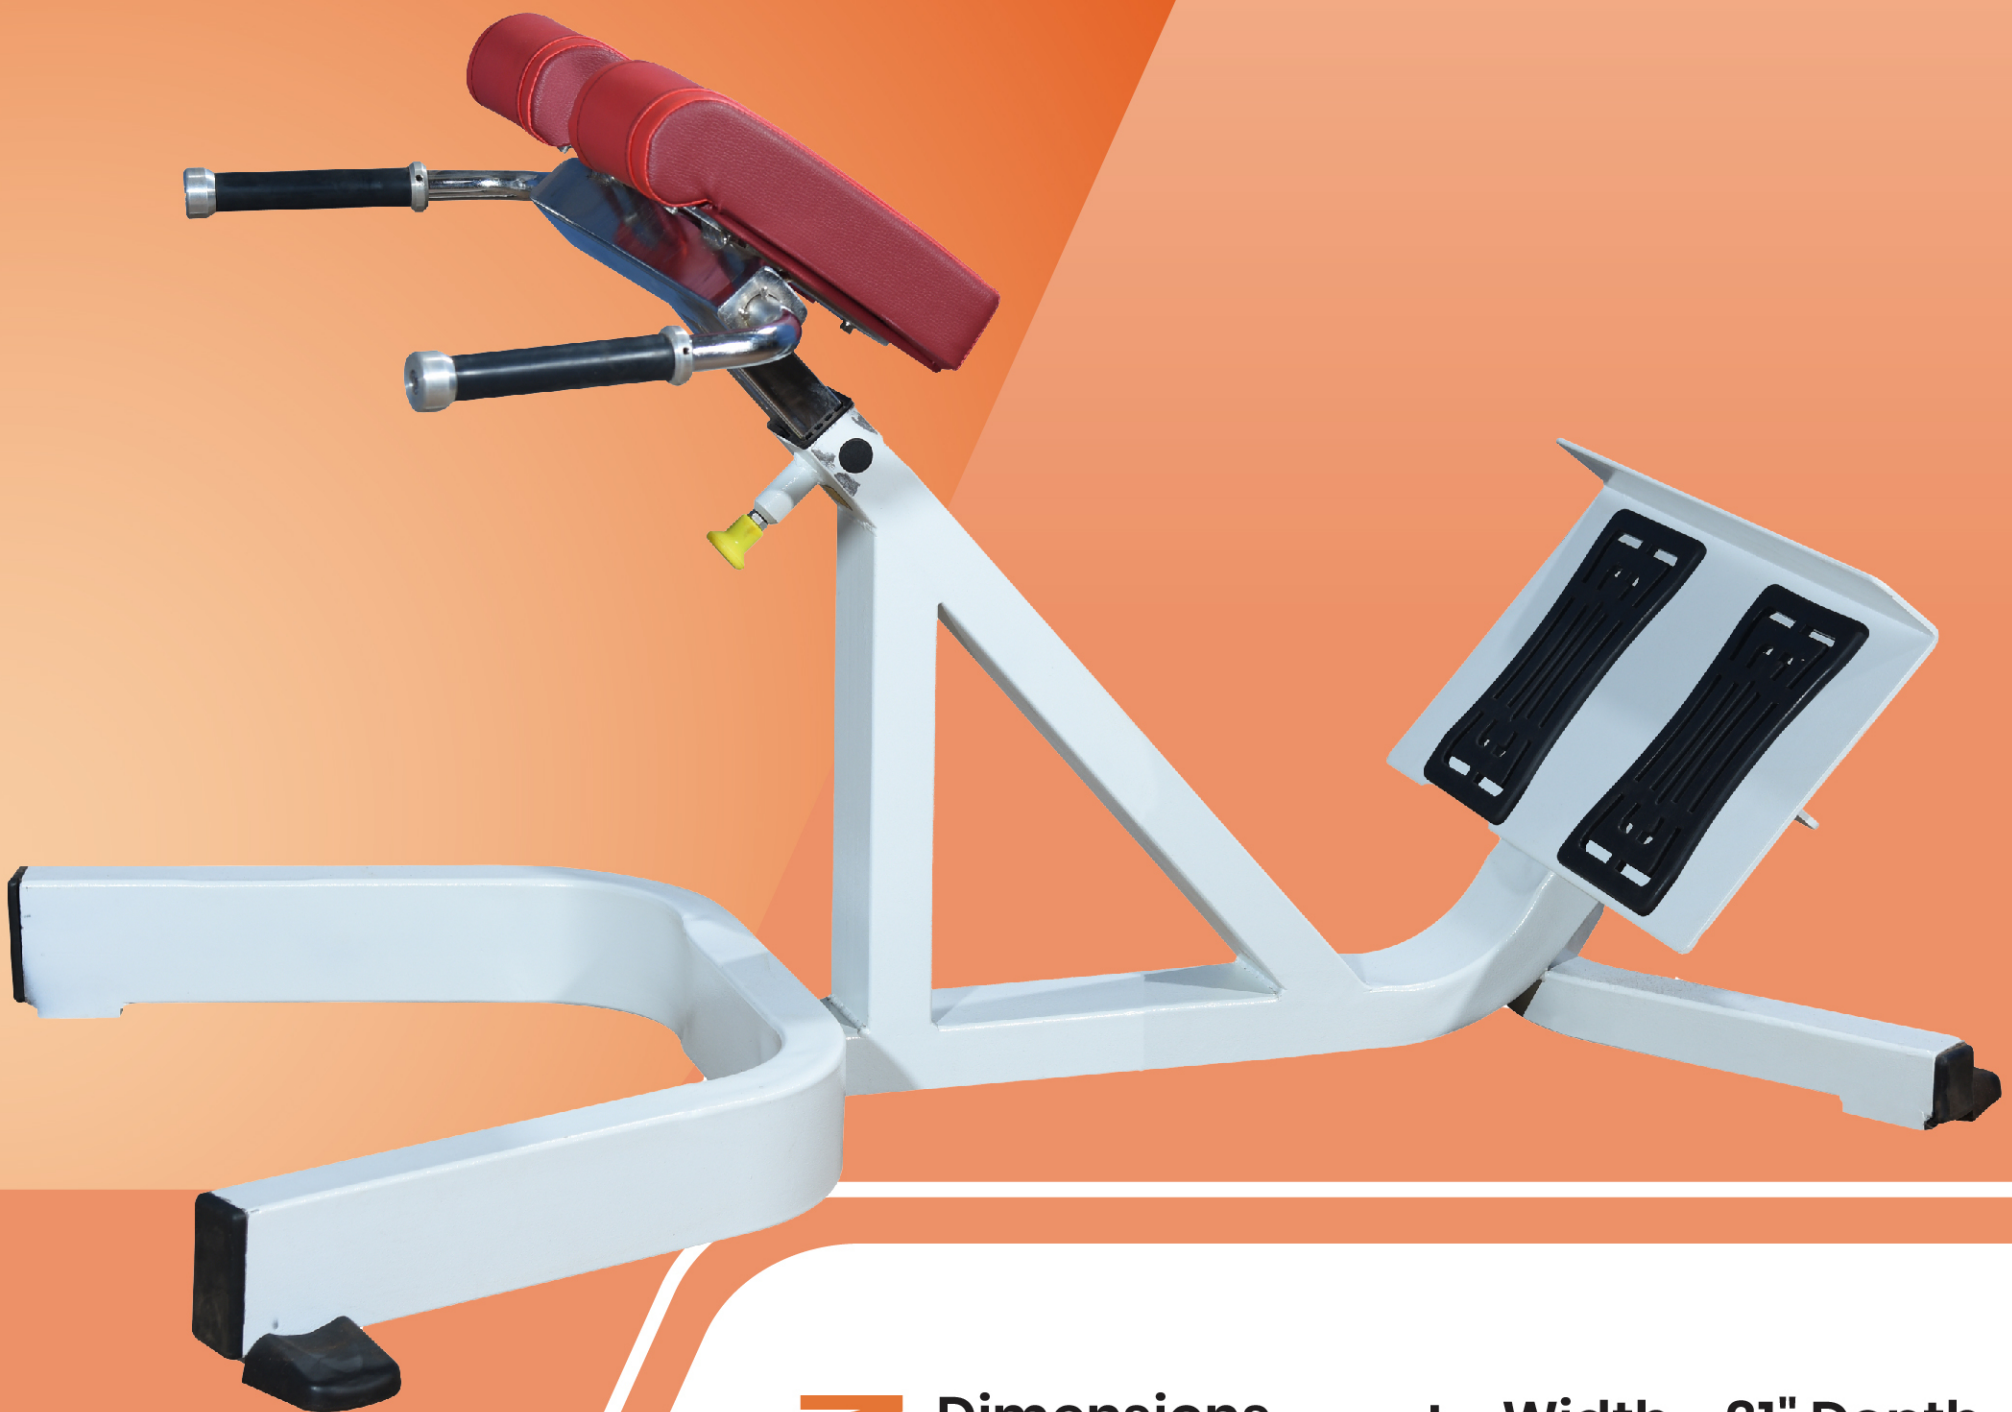

# HYPER EXTENSION

**Model : A-108**

- User is locked into position with large thigh pads and skid resistant foot platform.
- Handles make for easy entry/exit.
- Pad adjustment is aided by gas shock.

## INFORMATION

<b>Dimensions</b>	<b>:</b>	<b>Width - 31" Depth - 49"</b>
		<b>Height - 38"</b>
<b>Unit Weight</b>	<b>:</b>	<b>40 kg</b>
<b><u>Unit Pictured</u></b>		
<b>Frame Color</b>	<b>:</b>	<b>Silver Metallic</b>
<b>Upholstery Color</b>	<b>:</b>	<b>Black</b>