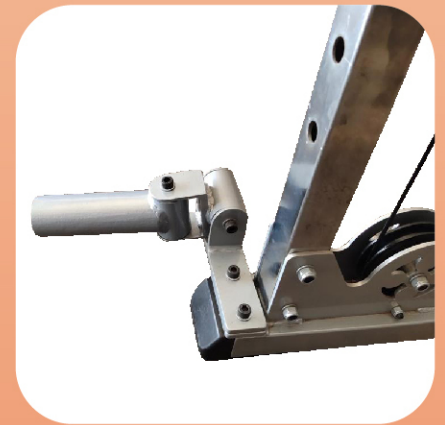

MARUTI
GYM EQUIPMENTS

FUNCTION TRAINER WITH SMITH MACHINE & POWER RACK

Model : M-906

INFORMATION

- Stack Weight : 305 lbs / 139 kg X 2 Nos
Dimensions : Width - 84" Depth - 72"
Height - 88"
Unit Weight : 550 Kg
Unit Pictured
Frame Color : Silver & Black
Upholstery Color :