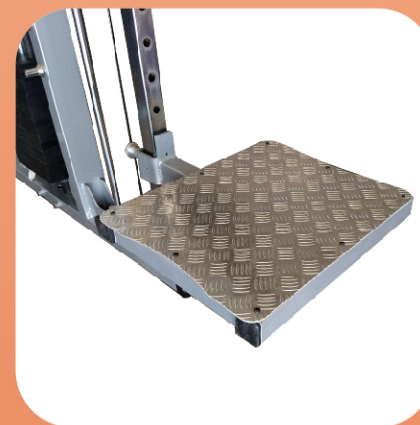

MARUTI
GYM EQUIPMENTS

FUNCTION TRAINER WITH SMITH MACHINE & POWER RACK

Model : M-906

INFORMATION

- Stack Weight : 305 lbs / 139 kg X 2 Nos
Dimensions : Width - 84" Depth - 72"
Height - 88"
Unit Weight : 550 Kg
Unit Pictured
Frame Color : Silver & Black
Upholstery Color :