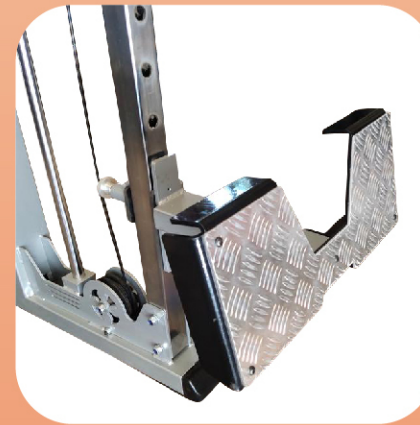

MARUTI
GYM EQUIPMENTS

FUNCTION TRAINER WITH SMITH MACHINE & POWER RACK

Model : M-906

INFORMATION

- Stack Weight : 305 lbs / 139 kg X 2 Nos
Dimensions : Width - 84" Depth - 72"
Height - 88"
Unit Weight : 550 Kg
Unit Pictured
Frame Color : Silver & Black
Upholstery Color :