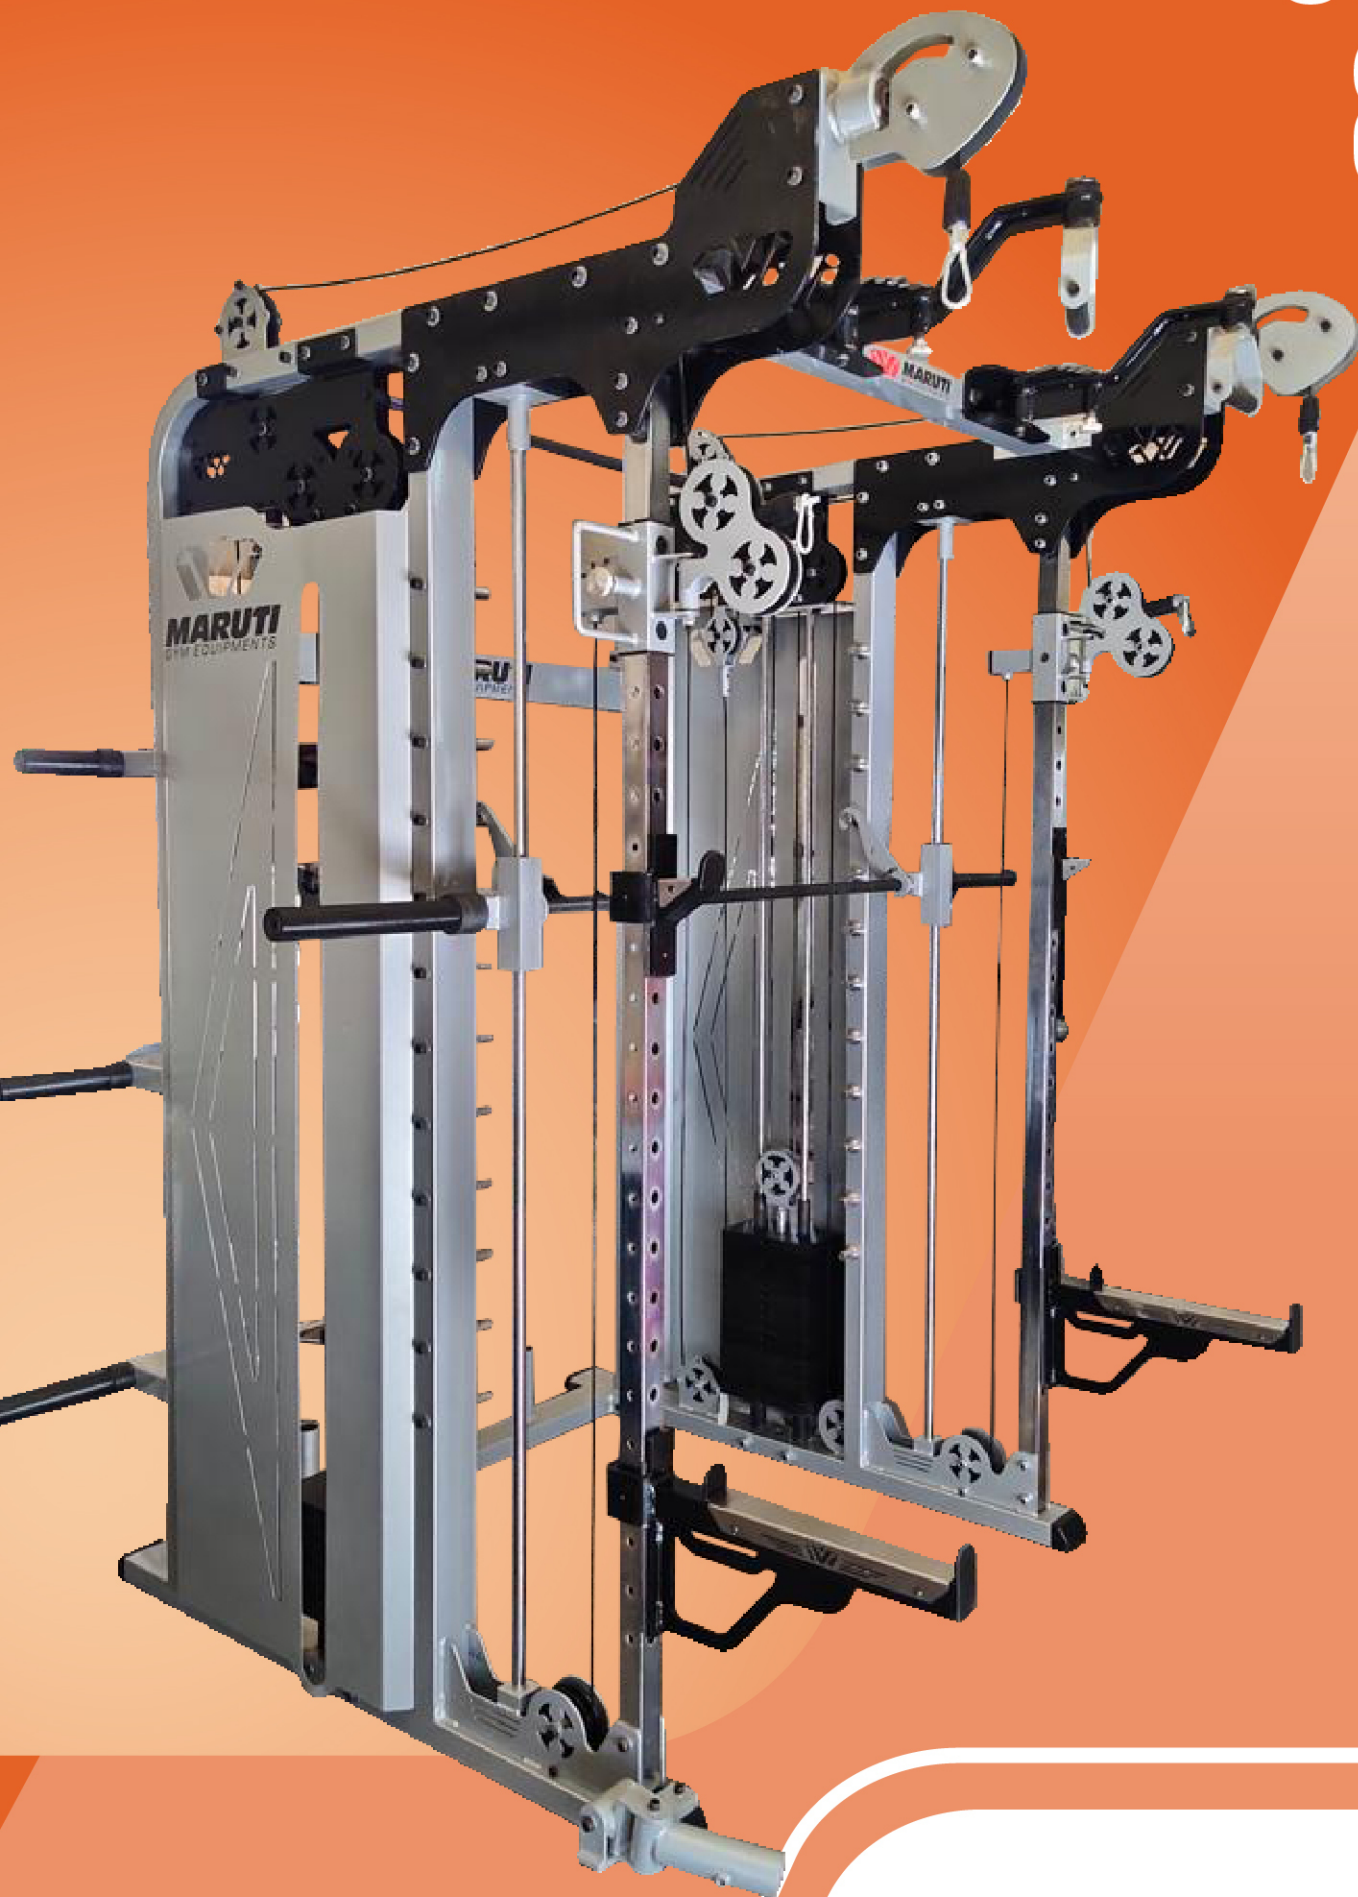

MARUTI
GYM EQUIPMENTS

FUNCTION TRAINER WITH SMITH MACHINE & POWER RACK

Model : M-906

INFORMATION

- Stack Weight : 305 lbs / 139 kg X 2 Nos
Dimensions : Width - 84" Depth - 72"
Height - 88"
Unit Weight : 550 Kg
Unit Pictured
Frame Color : Silver & Black
Upholstery Color :